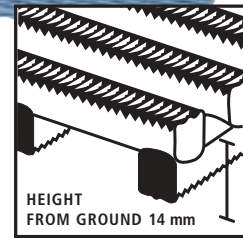

Roof Walkway Matting

All weather safe access