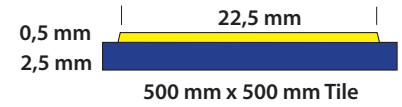

KN Rubber Stud Flooring Medium Round Stud

Premium quality rubber tile flooring for heavy traffic.

Underside: Smooth, sanded **Material:** Rubber, flame retardant **Fire behaviour:** B_{fl}-s1

light grey (RAL 7035)

pebble grey (RAL 7032)

silver grey (RAL 7001)

traffic grey (RAL 7042)

basalt grey (RAL 7012)

oyster white (RAL 1013)

green beige (RAL 1000)

sand yellow (RAL 1002)

ivory (RAL 1014)